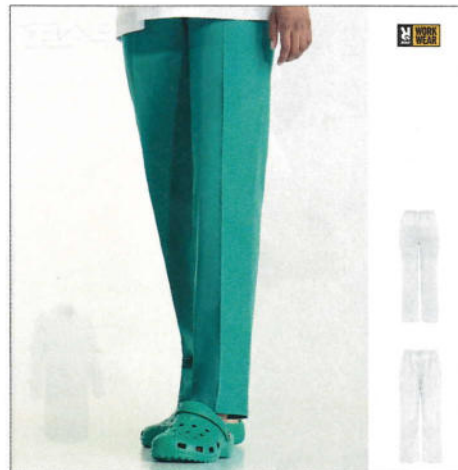

RY9097 | PA9097 **Vademecum Pull On Trousers**

65% Polyester / 35% Baumwolle
XS, S, M, L, XL, XXL, 3XL
160 g/m² Roly Workwear

BLUE DANUBE 110	GRAPE 988	LAB BLUE 44
LAB GREEN 17	PISTACHIO 28	ROSETTE 78
VIOLETT 95	WHITE 01